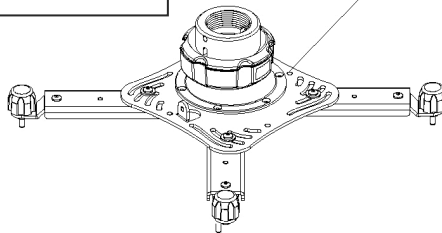

PFC-A (Female to Female Coupler)

(Not Included)

PFC Coupler

P-A

NPT pipes
Available Sizes
12", 18", 24"
(Not Included)

P-B

P-A

(Not Included)

Pouch #	Part #	Description	Qty
	1	COUPLER (PMD Series Compatible)	1
1	P-A	SCREW 1/4 inch L 3/8 inch	4
1	P-B	ALLEN KEY M4	1